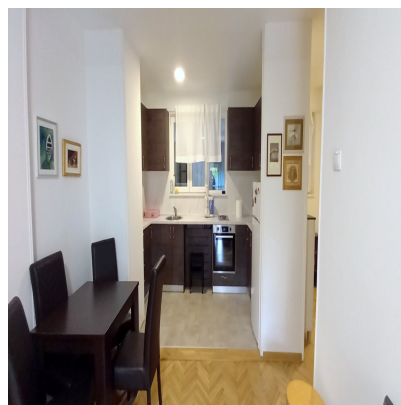

RENT / APARTMENT / PROFESORSKA KOLONIJA

Beograd, Profesorska kolonija, Ruzveltova

550 EUR

Type of property:	Apartment
Structure:	Two bedroom
Area:	47 m2
Floor:	1
Total floors:	5
Year of construction:	1960.
Heating:	Central

- ☒ Intercom
- ☒ Elevator
- ☐ Phone
- ☐ Luxurious
- ☐ Salon apartment
- ☐ Garage
- ☒ Loggia
- ☐ Duplex
- ☒ Renovated
- ☐ For renovation
- ☐ New construction
- ☐ Upgrade
- ☐ Parking lot
- ☒ Terrace

PROPERTY DESCRIPTION

Vukov spomenik, Zira, Ruzveltova, 47m2 + 2 terase, 2.0, I sprat, okrenut ka dvoristu, miran, potpuno renoviran. Polunamesten.

Mogucnost iznajmljivanja i za poslovni prostor. izdaje se na duži vremenski period. Agencijska provizija 50% prvog zakupa.