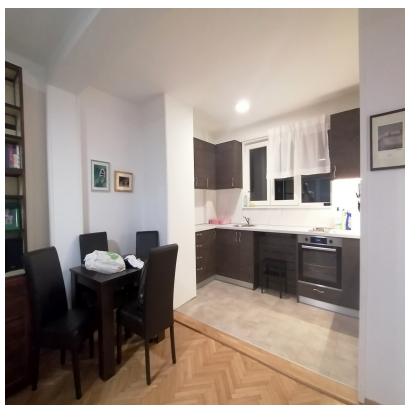

RENT / APARTMENT / PROFESORSKA KOLONIJA

Beograd, Profesorska kolonija, Ruzveltova

550 EUR

Type of property:	Apartment
Structure:	Two bedroom
Area:	47 m2
Floor:	1
Total floors:	5
Year of construction:	1960.
Heating:	Central

- ☒ Intercom
- ☒ Elevator
- ☐ Phone
- ☐ Luxurious
- ☐ Salon apartment
- ☐ Garage
- ☒ Loggia
- ☐ Duplex
- ☒ Renovated
- ☐ For renovation
- ☐ New construction
- ☐ Upgrade
- ☐ Parking lot
- ☒ Terrace

PROPERTY DESCRIPTION

Vukov spomenik, Zira, Ruzveltova, 47m2 + 2 terase, 2.0, I sprat, okrenut ka dvoristu, miran, potpuno renoviran. Polunamesten.

Mogucnost iznajmljivanja i za poslovni prostor. izdaje se na duži vremenski period. Agencijska provizija 50% prvog zakupa.